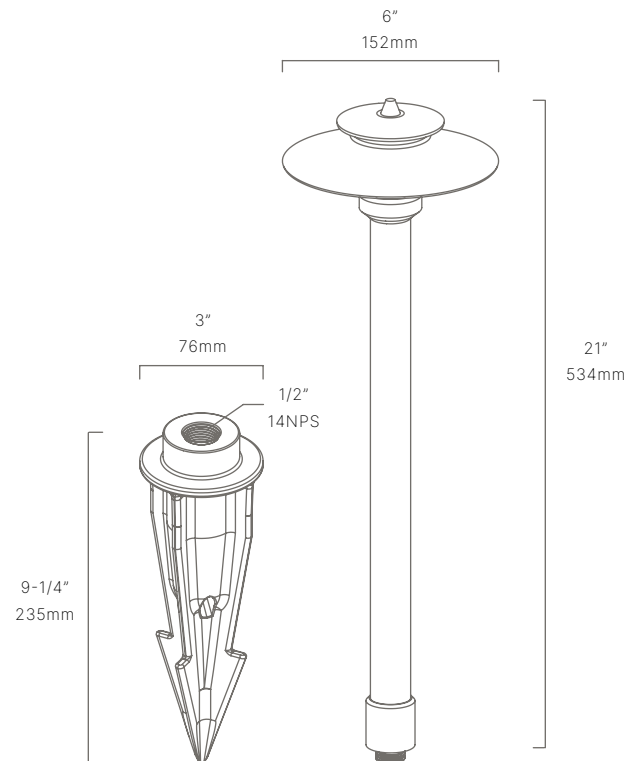

P. 760.931.2910

O. 2742 Loker Ave. W Carlsbad CA 92010

W. www.auroralight.com

MADE IN USA
WITH DOMESTIC & IMPORTED MATERIALS